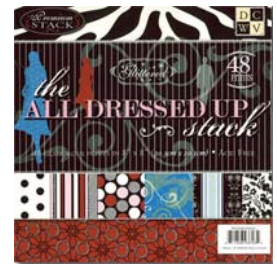

Jasmines
News

Jasmines Cards

Crafting/Scrapbooking/Weddings

Issue 9

JANUARY 2008

Spring Essentials

Available Now!

Our hardcopy product catalogue is now ready! Created using the new fabulous Bind-it-All it is packed full of samples and examples.

Please see the website for further details

sam@jasmines-cards.co.uk

We have some fantastic new items available from Dovecraft and Die Cuts with a View.

The spring range should be in stock from mid January.

From Dovecraft we have some stunning new paper packs including Retro Floral, Masculine and Glamour.

The new ranges all have co-ordinating ribbons and funky brads available too, along with chipboard tins. The chipboards include both images set within the themes plus alphabet chipboards. 200 designer chipboards in each pack in 100 stylish designs, and all contained within a stylish tin.

There are also some gorgeous new products from DCWV.

The new ranges include All Dressed up and Rock Star.

These ranges also include co-ordinating albums and chipboard.

Web Exclusives

For all our registered newsletter customers we have introduced the "Web Exclusive" area of our web site.

This will come to you via our e-mail service and have dedicated links.

If it's new, you will see it first before we launch new ranges on our site.

Peel off Markers

More new products!

Dovecraft have introduced Pastel and Primary Peel off markers.

All Dovecraft Marker Pens have undergone many tests to ensure quality, safety, colour and value

The Peel Off Marker set is a fantastic value pack of 6 dual tipped markers that also writes on most materials and surfaces.

See the Website for more details.