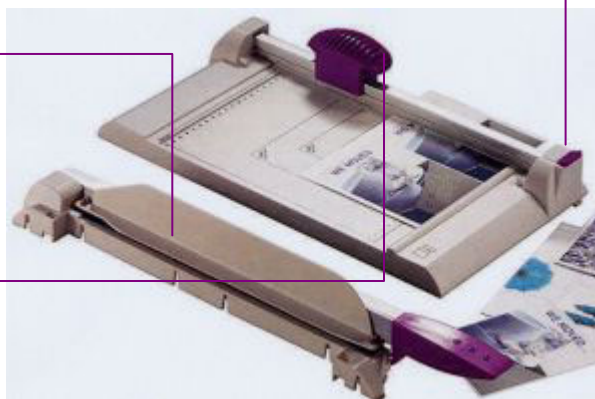

The Rotary Trimmer allows you to effortlessly trim photos, digital prints for smaller documents. This cutter meets different needs as it does not require extra work space since the cutter and the trimmer can be exchanged

Plus you can use the cutting blade independently as a ruler plate for freehand cutting or measuring.

The best tool for efficient, clean and organised cutting.

Single Click Paper Press holds paper firmly against the cutting base to prevent slipping while cutting.

The Guillotine Blade is used for trimming heavier papers, posterboards, laminated work and upto 10 sheets of paper.

The Rotary Blade is the ideal way to trim your digital photos. It produces a clean, precise cut and the paper stays in place.

Independent Ruler Plate provides standard paper and photo sizes plus Centimetres.

Rubber feet provide stability on table top and protect Furniture surfaces.